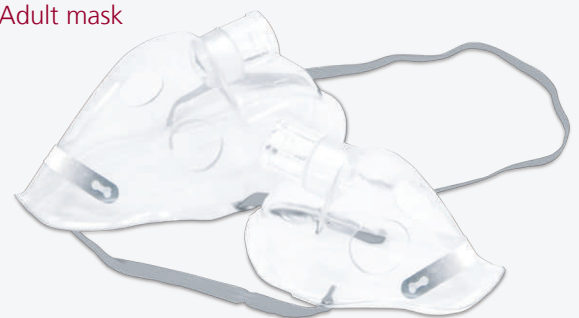

# Nebulizer Accessories Pack

Model: N2

Mouthpiece

Nebulizer kit (N2)

Filter  
(5 pieces)

Air tube  
(210cm)

Adult mask

Child mask